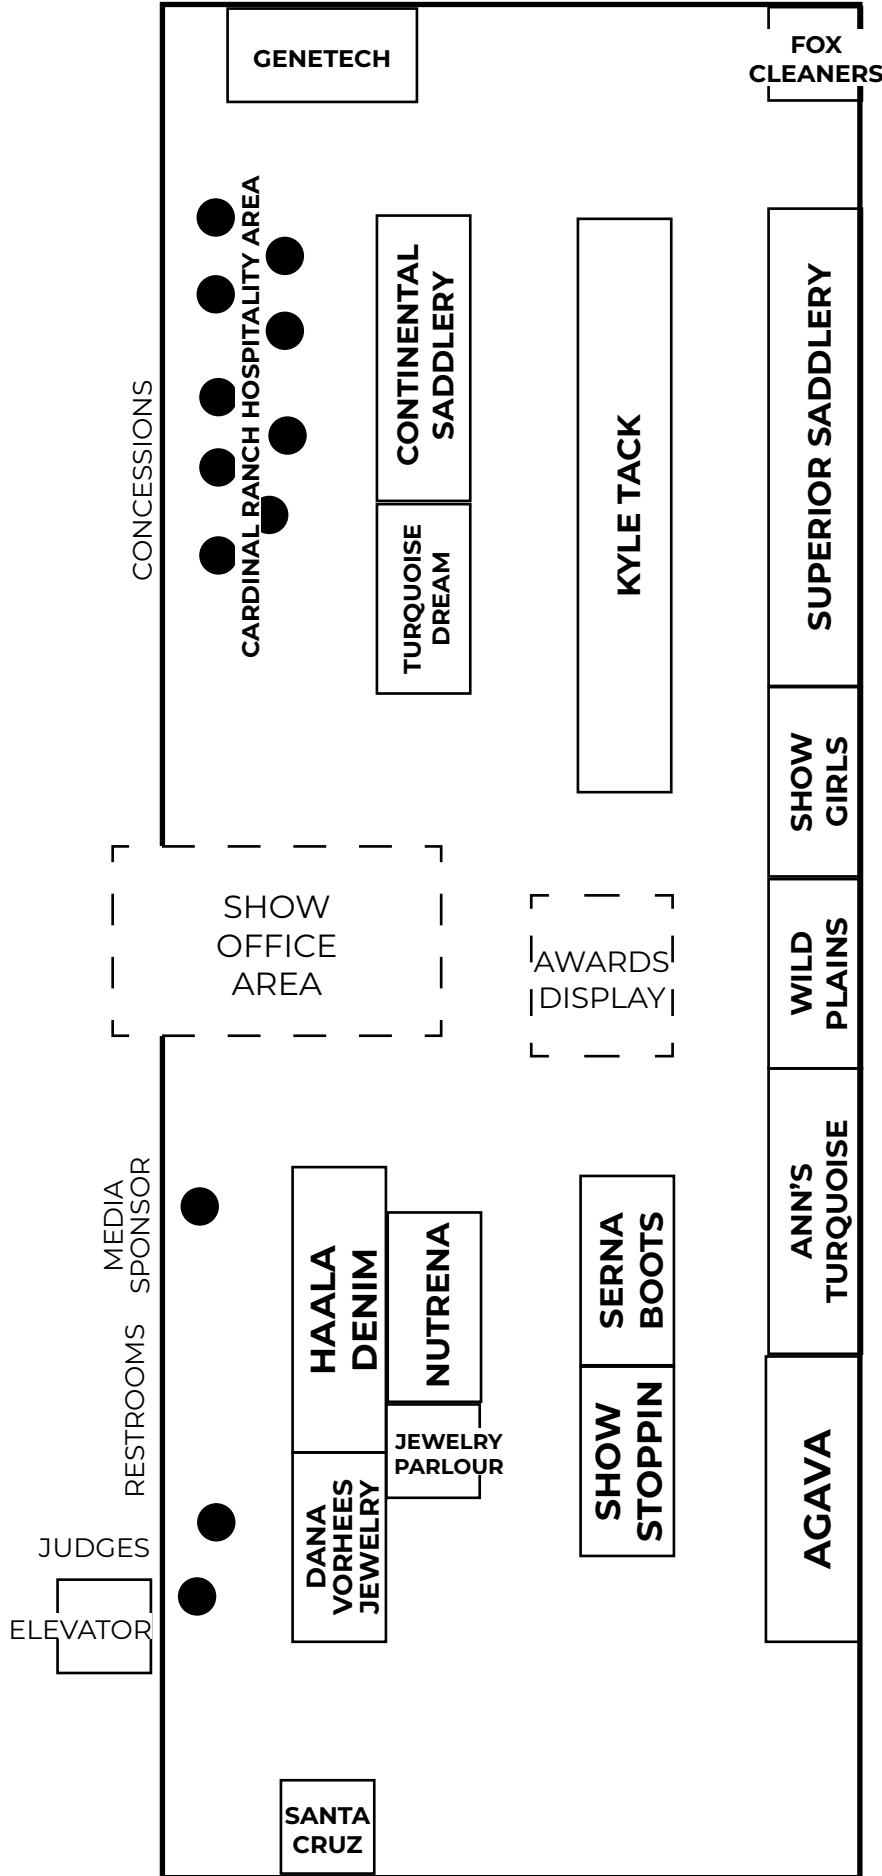

2024 NRBC FORD TRUCK EXHIBIT HALL VENDOR MAP

FORD CONCOURSE

- Kelly Herd Jewelry
- Shorty's Caboy Hattery
- Davis Boots
- Markel Insurance
- Waltenberry Photography
- Equine Network
- Stevenson Shoe Shine

OUTSIDE

- Elite Equine Spa
- Nautilus Equine Mobile Therapy & Cold Water Ventures

EXPLORER BARN AREA

- Just Stitch It
- CR Ranchwear
- Double Flag Coffee

OUTSIDE SUPER DUTY ARENA

- Hannah's Custom Tack & Boutique
- FarmVet